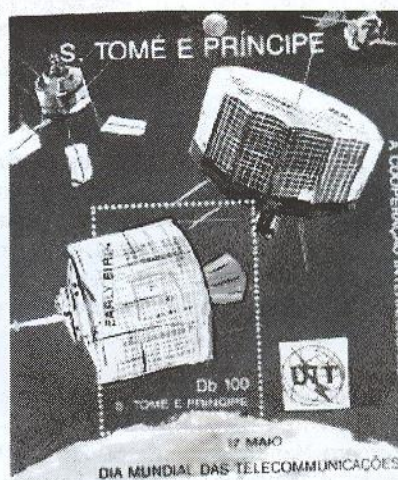

Three of the later-design Ariels (Ariel-3, 4, and 6) had four large "arms" attached diagonally to the spacecraft body. These arms looked somewhat like snowshoes with tubular frames and in fact contained solar panels that looked a bit like webbing. Antennas and instruments were sometimes attached to these arms. For Ariel-6 the arms were perpendicular to the spacecraft body, and the cap on top was hemispherical rather than conical.

Ariel-5 was unlike the other Ariels, being a large cylinder about 1 m in diameter and length, with no significant attachments. The spacecraft looked much like Explorer-54 and 55, and was indeed uncharacteristic of the rest of the Ariel series.

Most of the postal items for Ariel show Ariel-1 or 2, with only a few items showing Ariel-3 or 4. Some of the images show a great deal of detail of the spacecraft. No postal items are known to show Ariel-5, or 6.

A checklist of postal items showing Ariel-series satellites (<http://www.cira.colostate.edu/ramm/hillger/Ariel.htm>) is available on the Website developed by the authors for the un-manned satellites featured in this series of articles (<http://>

www.cira.colostate.edu/ramm/hillger/satellites.htm). E-mail correspondence is welcome. Don Hillger can be reached at hillger@cira.colostate.edu and Garry Toth at garry_toth@hotmail.com.

A version of this article first appeared in *The Astrophile* in Jan/Feb 2007