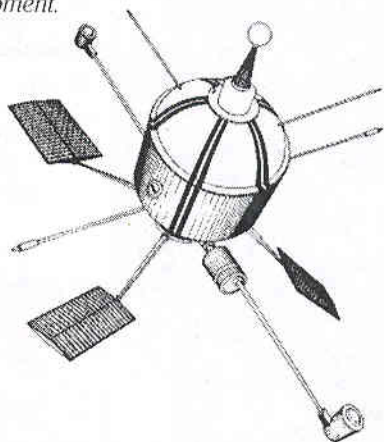

25. The Ariel Series

Don Hillger - SU5200
and **Garry Toth**

This is the twenty-fifth in a series of articles about un-manned satellites on postage stamps. This article features the British Ariel-series satellites. Six Ariel satellites were successfully launched, starting with Ariel-1 on 26 April 1962, and ending with Ariel-6 on 2 June 1979. There were no launch failures of Ariel satellites. The Ariel series is also called the UK series of satellites due to the British role in their development.

The Ariels were physics and astrophysics satellites, with experiments to study the ionosphere, galactic radio noise, X-rays, and cosmic rays. The satellites had cylindrical bodies with different cones or caps on one end, and were spin stabilized along the cylinder axis. Ariel-1 and 2 had various arms and paddles on the other end of the body: in this respect they were a bit like some of the early Explorer-series satellites.

Three of the later-design Ariels (Ariel-3, 4, and 6) had four large "arms" attached diagonally to the spacecraft body. These arms looked somewhat like snowshoes with tubular frames and in fact contained solar panels that looked a bit like webbing. Antennas and instruments were sometimes

attached to these arms. For Ariel-6 the arms were perpendicular to the spacecraft body, and the cap on top was hemispherical rather than conical.

Ariel-5 was unlike the other Ariels, being a large cylinder about 1 m in diameter and length, with no significant attachments. In fact, the spacecraft looked much like