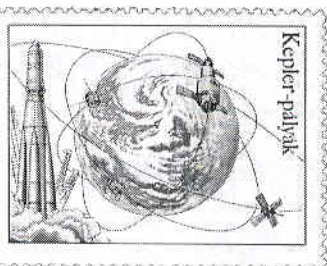

This close-up reveals the Ariel satellite circling the globe on this Hungarian stamp.